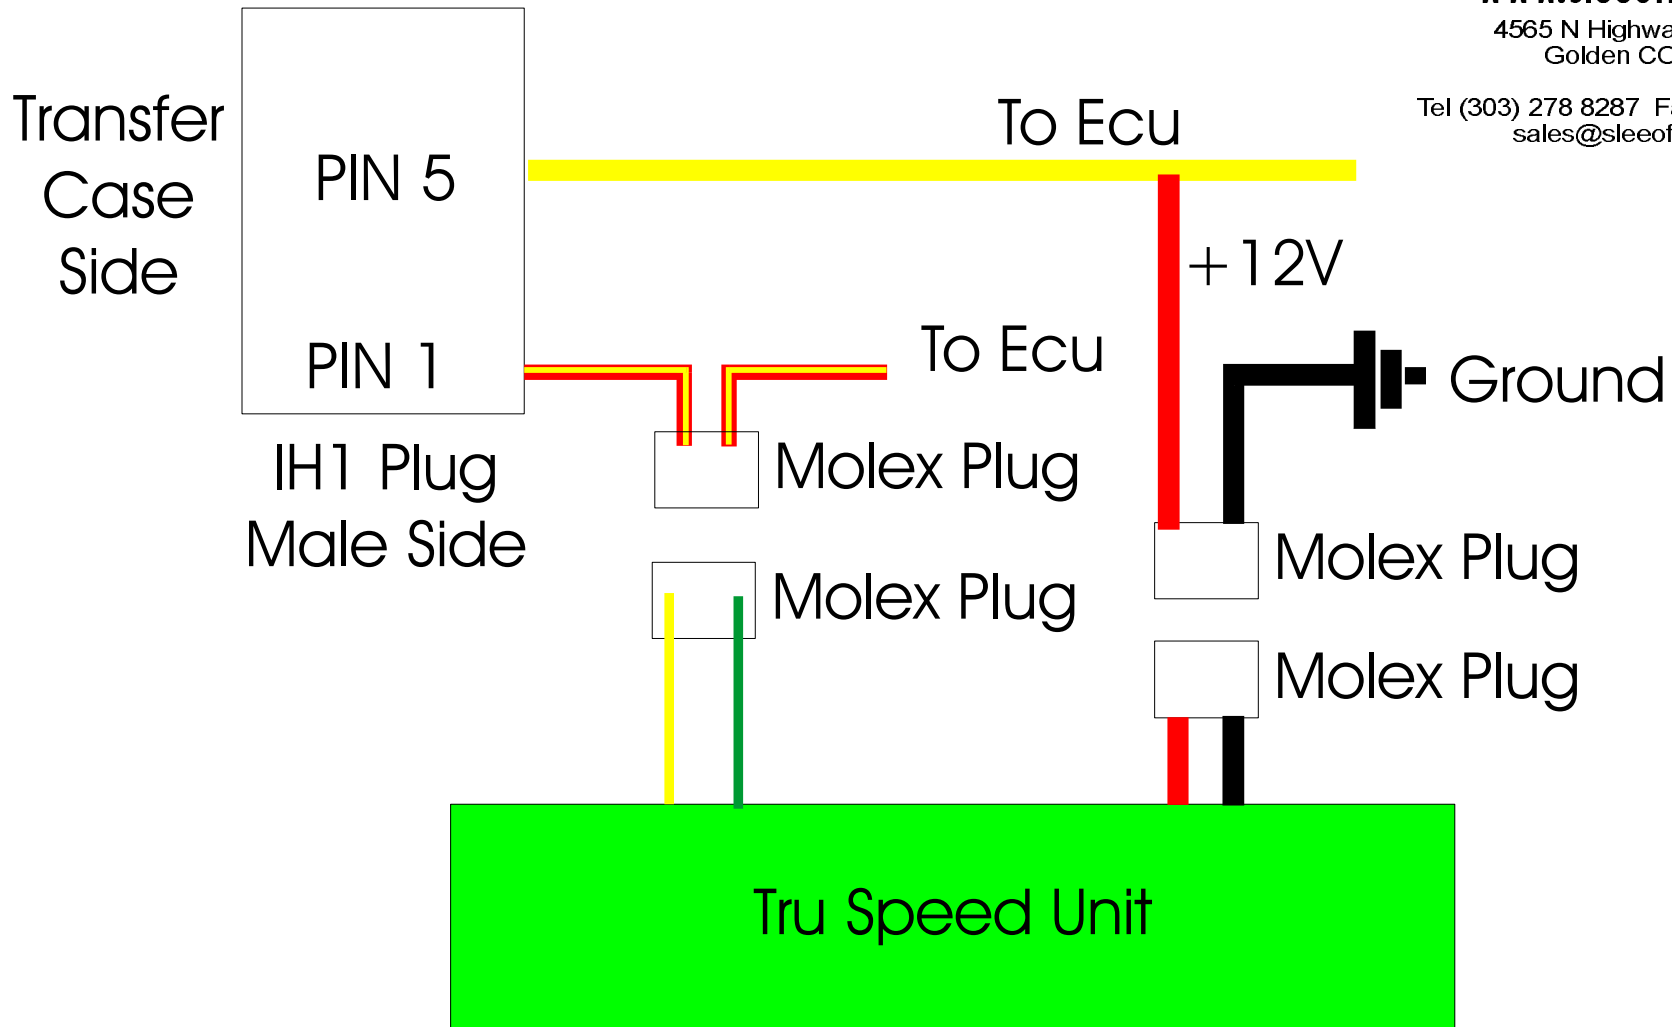

TruSpeed Schematic

www.sleeoffroad.com

4565 N Highway 93, Unit 2
Golden CO 80403

Tel (303) 278 8287 Fax (303) 278 4007
sales@sleeoffroad.com

 Additional Molex Jumper Plug