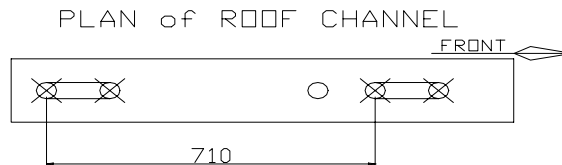

ALUMINIUM ROOF RACK, FITTING INSTRUCTIONS

LANDCRUISER 100 SERIES

Rack Detail: Length: 1.2m
Width: 1.25m
Legs: 4 x 55mm

1. Open 4 rear plastic caps.
Remove only the 8 bolts marked **X** from the channel.

2. Apply silicon to all threaded holes.
3. Fit 4 foot brackets by using M8x30 cap screws, washer and sealing washer.
(Don't tighten fully).
4. Fit 4 55mm legs to rack. Use inner holes on rear of the rack, and outer holes on front of the rack.
(Don't tighten bolts).
5. Lift rack onto brackets. Use M6x12 bolts in the appropriate holes in the foot brackets to level the rack.
Tighten all foot bolts including foot bracket cap screws.
6. Centralise the rack. Now fully tighten legs to rack bolts.
7. Fit plastic caps

TOYOTA LANDCRUISER 100 SERIES

HINTS AND TIPS.

At the end of the first days usage and at regular intervals thereafter, check the securing clamps and the security of the load.

Once the rack has been fitted and the bolts tightened it can be removed and refitted by just removing the single cap screw through each of the stainless steel clamps.