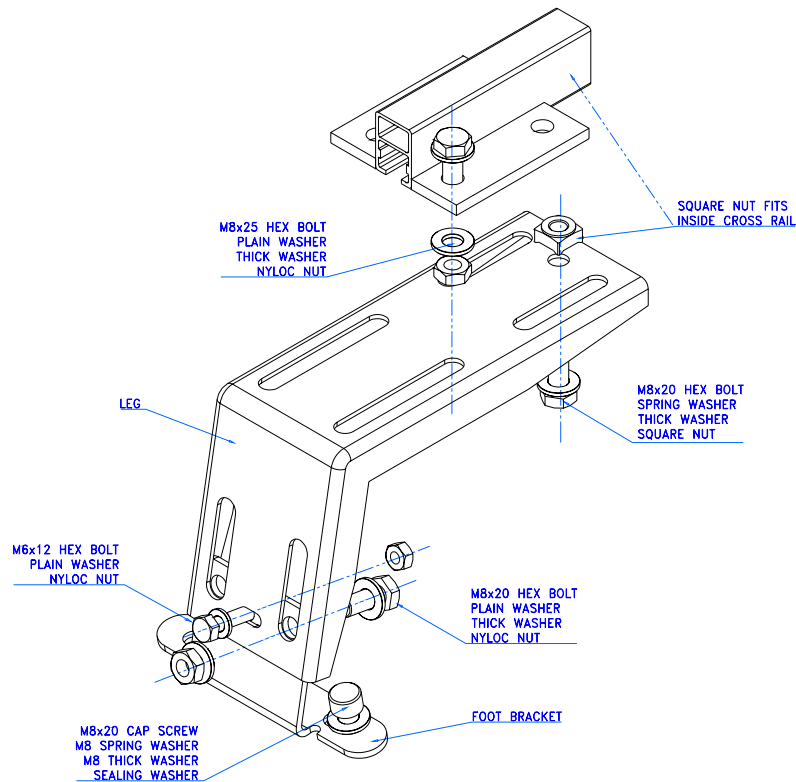

ALUMINIUM ROOF RACK, FITTING INSTRUCTIONS

LANDCRUISER 100 SERIES

Rack Detail: Length: 1.2m
Width: 1.25m
Legs: 4 x 55mm

1. Open 4 rear plastic caps.
Remove only the 8 bolts marked **X** from the channel.

2. Apply silicon to all threaded holes.
3. Fit 4 foot brackets by using M8x30 cap screws, washer and sealing washer.
(Don't tighten fully).
4. Fit 4 55mm legs to rack. Use inner holes on rear of the rack, and outer holes on front of the rack.
(Don't tighten bolts).
5. Lift rack onto brackets. Use M6x12 bolts in the appropriate holes in the foot brackets to level the rack.
Tighten all foot bolts including foot bracket cap screws.
6. Centralise the rack. Now fully tighten legs to rack bolts.
7. Fit plastic caps

TOYOTA LANDCRUISER 100 SERIES

HINTS AND TIPS.

At the end of the first days usage and at regular intervals thereafter, check the securing clamps and the security of the load.

Once the rack has been fitted and the bolts tightened it can be removed and refitted by just removing the single cap screw through each of the stainless steel clamps.